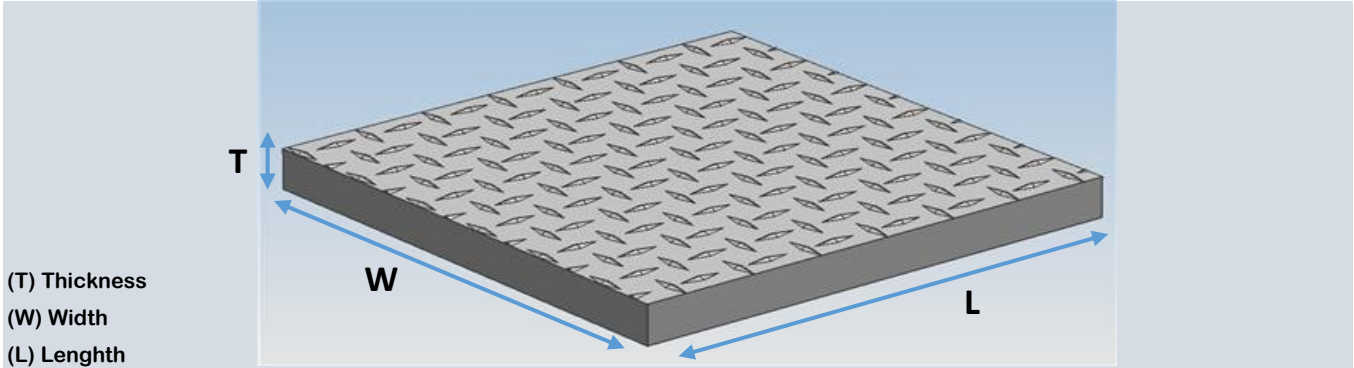

1300 E. Normandy Pl, Santa Ana, CA 92705
 (714) 547-9975 sales@saftco.com Fax (714) 547-2983

Steel Lid Order Sheet

Name		Order Date	
Company		Date Needed	
P/O #		Sales Person	

Width	
Length	
Thickness	

	Yes	No	If Yes What Size?
Bolt Holes			
Lifting Holes			
Rounded Corners			

Specify Finish and Marking:	
Galvanized	
Painted Color	
Marking of Lid	
Bolt Hole Location	

Notes: